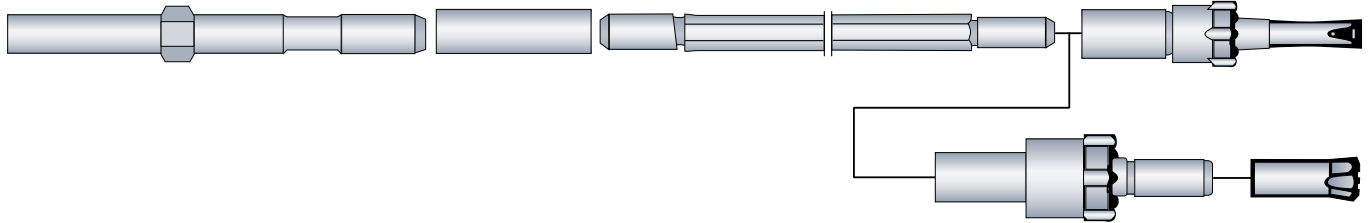

ALÉSEURS REAMING TOOLS

7.1 Cône 12° 12° Taper

| Description / Description | Filet / Thread | D | | L | | Poids kg / Weight kg | N° Article / Part No. |
|--|----------------|-----|-----|-----|------|----------------------|-----------------------|
| | | mm | in | mm | ft | | |
| Taillant aléreur Reaming Beats  | | 76 | 3" | | | 1.20 | TOPT10101 |
| | | 89 | 3½" | | | 1.70 | TOPT10102 |
| | | 102 | 4" | | | 2.30 | TOPT10103 |
| | | 127 | 5" | | | 3.00 | TOPT10104 |
| Adaptateur pilote Pilot Adapters  | R28 | 35 | | | | | TOPT120201 |
| | R32 | 40 | 1¼" | 255 | 10¾" | 2.40 | TOPT120202 |
| | R35 | 40 | 1¼" | 255 | 10¾" | | TOPT120203 |
| | T38 | 40 | 1¼" | 255 | 10¾" | | TOPT120204 |
| Adaptateur pilote Pilot Adapters  | R32 | | | 242 | 9¾" | 4.10 | TOPT120301 |
| Taillant aléreur Reaming Beats  | | 102 | 4" | | | 2.90 | TOPT120401 |
| | | 127 | 5" | | | 3.60 | TOPT120402 |
| Adaptateur pilote Pilot Adapters  | R32 | | | 304 | 12" | 4.30 | TOPT120501 |

ALÉSEURS REAMING TOOLS

7.2 Cône 6° 6° Taper

| Description / Description | Filet / Thread | D | | L | | Poids kg / Weight kg | N° Article / Part No. |
|--|----------------|----|------|----|----|----------------------|-----------------------|
| | | mm | in | mm | ft | | |
| Taillant aléreur Reaming Beats  | | 64 | 2 ½" | | | 1.20 | TOPT060101 |
| | | 76 | 3" | | | 1.70 | TOPT060102 |
| | | 89 | 3 ½" | | | 2.30 | TOPT060103 |
| | | | | | | | 3.00 |
| Adaptateur pilote Pilot Adapters  | R25 | 26 | | | | | TOPT060201 |
| | R28 | 26 | | | | | TOPT060202 |
| | R32 | 26 | | | | | TOPT060203 |