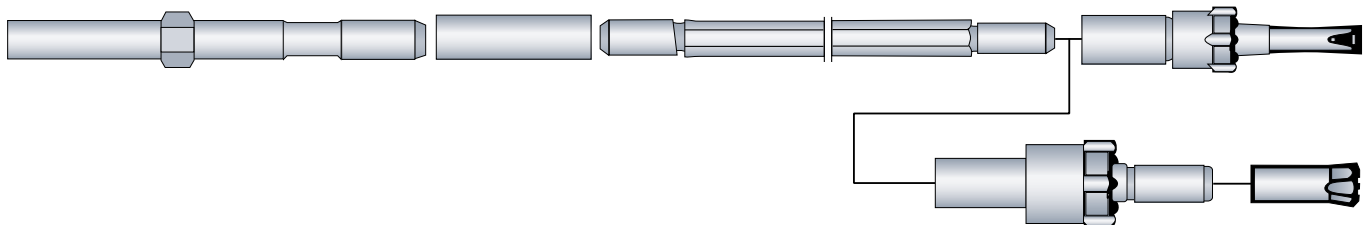

ALÉSEURS REAMING TOOLS

7.1 Cône 12° 12° Taper

| Description / Description | Filet / Thread | D | | L | | Poids kg / Weight kg | N° Article / Part No. |
|--|----------------|-----|-----|-----|------|----------------------|-----------------------|
| | | mm | in | mm | ft | | |
| Taillant aléreur Reaming Beats  | | 76 | 3" | | | 1.20 | TOPT10101 |
| | | 89 | 3½" | | | 1.70 | TOPT10102 |
| | | 102 | 4" | | | 2.30 | TOPT10103 |
| | | 127 | 5" | | | 3.00 | TOPT10104 |
| Adaptateur pilote Pilot Adapters  | R28 | 35 | | | | | TOPT120201 |
| | R32 | 40 | 1¼" | 255 | 10¾" | 2.40 | TOPT120202 |
| | R35 | 40 | 1¼" | 255 | 10¾" | | TOPT120203 |
| | T38 | 40 | 1¼" | 255 | 10¾" | | TOPT120204 |
| Adaptateur pilote Pilot Adapters  | R32 | | | 242 | 9¾" | 4.10 | TOPT120301 |
| Taillant aléreur Reaming Beats  | | 102 | 4" | | | 2.90 | TOPT120401 |
| | | 127 | 5" | | | 3.60 | TOPT120402 |
| Adaptateur pilote Pilot Adapters  | R32 | | | 304 | 12" | 4.30 | TOPT120501 |

ALÉSEURS REAMING TOOLS

7.2 Cône 6° 6° Taper

| Description / Description | Filet / Thread | D | | L | | Poids kg / Weight kg | N° Article / Part No. |
|--|----------------|----|------|----|----|----------------------|-----------------------|
| | | mm | in | mm | ft | | |
| Taillant aléreur Reaming Beats  | | 64 | 2 ½" | | | 1.20 | TOPT060101 |
| | | 76 | 3" | | | 1.70 | TOPT060102 |
| | | 89 | 3 ½" | | | 2.30 | TOPT060103 |
| | | | | | | | 3.00 |
| Adaptateur pilote Pilot Adapters  | R25 | 26 | | | | | TOPT060201 |
| | R28 | 26 | | | | | TOPT060202 |
| | R32 | 26 | | | | | TOPT060203 |